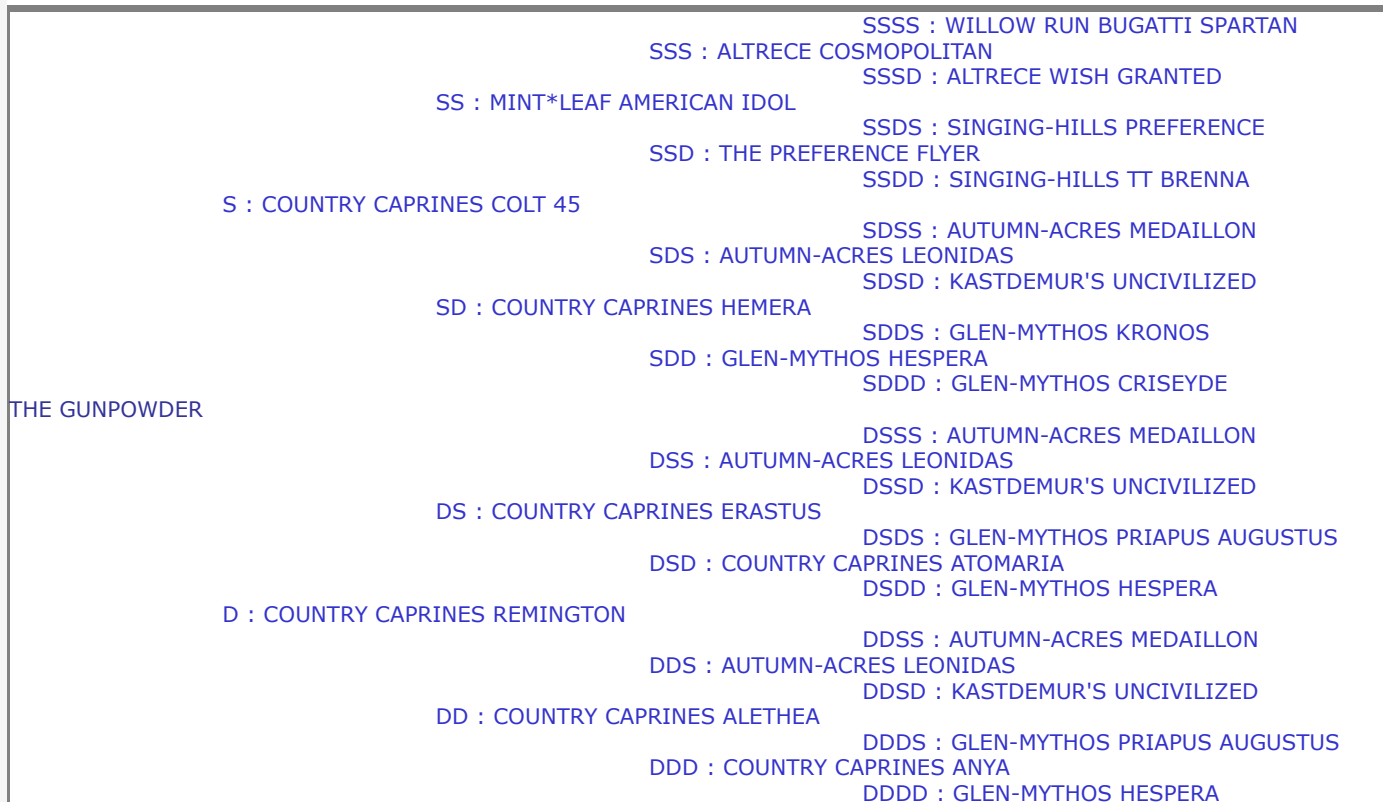

[Click to Print This Page](#)

Pedigree for: THE GUNPOWDER - L002383999 (PB Doe)

DOB: 3/22/2024 Breed Percent: 100% L LA:

Legend: Polled Black Polled and Black

Production Type Index (PTI) and Estimated Transmitting Ability (ETA)

PTI21: N/A **PTI12:** N/A **ETA21:** N/A **ETA12:** N/A

THE GUNPOWDER - 11.96% Inbred

Top 10 Individual Contributors to Inbreeding %

Registered Name	Reg #	Inbreeding %
AUTUMN-ACRES LEONIDAS	L001552407	3.39
GLEN-MYTHOS HESPERA	L001470606	1.79
KASTDEMUR'S UNCIVILIZED	L001333538	0.87
AUTUMN-ACRES MEDAILLON	L001529015	0.82
GLEN-MYTHOS STORMBRINGER	L001220588	0.79
GLEN-MYTHOS CRISEYDE	L001359582	0.44
GLEN-MYTHOS KRONOS	L001366953	0.39
GLEN-MYTHOS HELM'S DEEP	L001293242	0.30
KASTDEMUR'S CITRA	L001129061	0.25
KASTDEMUR'S DEVIANT	L001318795	0.22